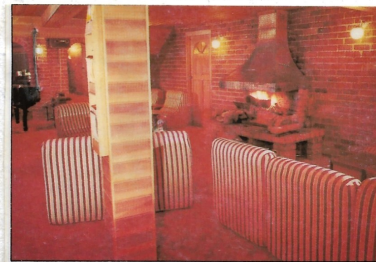

I WISH HARRY EVERY SUCCESS & WOULD BE HAPPY TO  
GIVE ANY INTENDING EMPLOYER FURTHER FAVOURABLE DETAILS BY PHONE

YOURS FAITHFULLY

NEIL R. MANGER

MANAGER

A large alpine-style lodge close to the village centre and chairlift. Recently renovated to create a plush intimate licensed a la carte restaurant & supper club. A piano bar with roaring log fire and entertainment nightly. A new gymnasium, sauna and hot spa adjacent to the B-B-Q terrace. 20 bedrooms recently redecorated in Burgundy, Salmon and brass fittings, ensuites lined with cedar. Conference facilities available. All contribute to the relaxed and friendly atmosphere. Your hosts Margo and Neil.